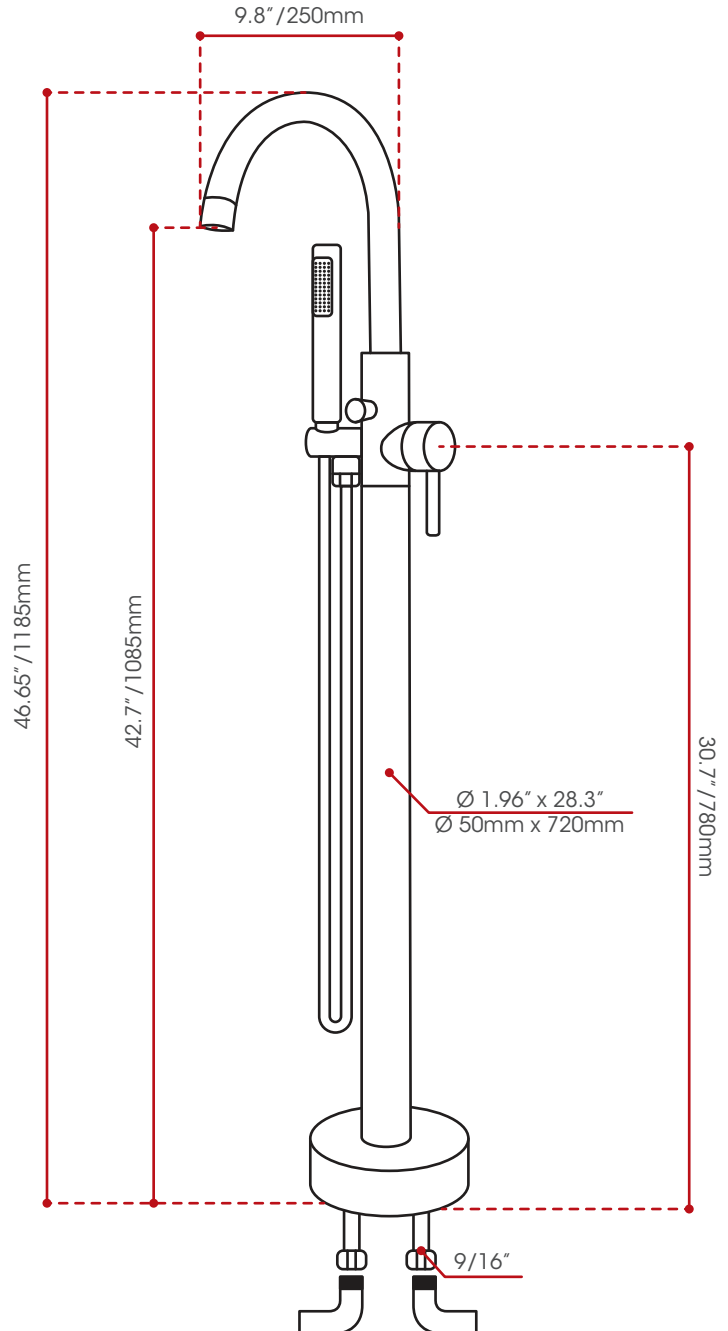

Affordable Luxury

Freestanding Faucet

Description:

- Freestanding tub filler with handshower.
- Chrome Finish.
- Easy to install.
- Round Design.
- Flow Rate: 20.1 LPM

Shipping Dimensions

12 x 12 x 44" / 305 x 305 x 1118mm

Net Weight

7 kg / 15.4 lbs

Gross Weight

7.6 kg / 16.75 lbs

 Complies With:
CSA B2451 (2004)
CSA B45.5 (2002)
ANSI Z124.1.2 (2005)

 Complies with CSA Standards

Website www.valleyacrylic.com • **E-mail** purchasing@valleyacrylic.com
Customer Service Call Toll Free 1.877.398.8827 • **Fax** 604.820.0124

Measurements may vary ± 5mm
(Diagram not to scale)